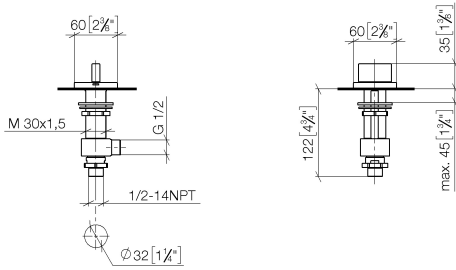

20 000 706

- hole diameter valve 32 mm
- rosette 60 x 60 mm
- with hot marking

	Brushed Champagne (22kt Gold)	20 000 706-46
	Chrome	20 000 706-00
	Brushed Platinum	20 000 706-06
	Dark Chrome	20 000 706-19
	Champagne (22kt Gold)	20 000 706-47
	Brushed Dark Platinum	20 000 706-99

20 000 706

mm [inches]

Flow rate chart

Certificates

WRAS\_2103001.

20 000 706

Parts for other finishes can be found here: [Chrome](#)

### Spare parts list

No.	Item Number	Name	Quantity used	Delivery time
1	90 20 70 051 05-46	handle ( hot )	1	30
2	04 17 11 058 32 90	side panel	1	2
3	90 90 03 132 00 90	top	1	2
4	04 23 10 032 78 90	fixing set	1	2
5	04 17 11 023 10 90	distributor	1	2
6	90 23 30 040 00-46	threaded connector	1	-
Spare part can no longer be ordered, please order the replacement item				
7	09 30 11 059 90	disc	1	2
8	09 23 10 012 90	nut	1	2